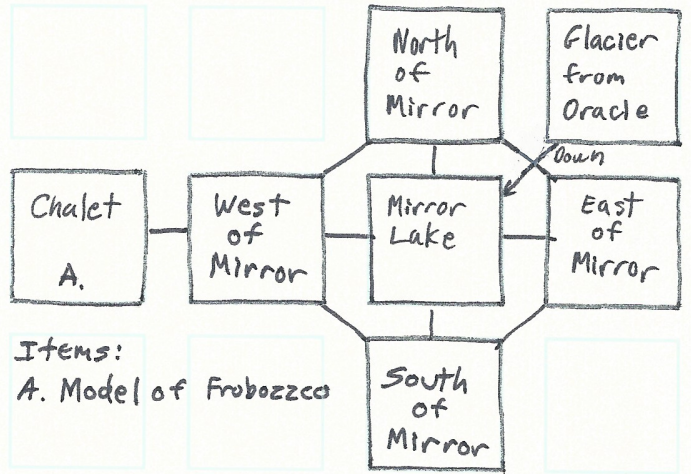

Zork Zero  
Quest Mapping Sheet  
Secret Wing of Castle

- Items:
- A. Candle
  - B. Iron key
  - C. Cloak and Glove
  - D. Larger Fly
  - E. Metronome
  - F. Seaman's Cap
  - G. Poison Flask

Items:

- A. Broom
- B. Box of Squid Repellent
- C. Shovel
- D. Anti-pit Bomb
- E. Smoky, Milky, Fiery, + Glittery orbs

- Items:
- A. Screwdriver
  - B. Toboggan
  - C. Snake
  - D. N-S Passage and NE-SW Passage
  - E. Stock Certificate
  - F. Brass Lantern
  - G. Ear Wax

Fenshire

Items:  
 A: Hexagonal Block  
 B: Paper Fan  
 C: Ladder

Zork Zero - Fenshire and the Flathead Fjord and the Gray Mountains

The Gray Mountains - (1 eye open)

Items:  
 A. Model of Frobozzes

Flathead Fjord - (0 eyes open)

Items:  
 A. Sapphire  
 B. Easel  
 C. Landscape  
 D. Flower

Items:  
A. Even Larger Fly  
B. Spyglass

Items

- A. Little Fungus
- B. Notebook and Even Larger Fly
- C. Four-Gloop Vial
- D. Rusty Key

Items:

- A. Quill Pen
- B. Baseball Bat
- C. Tie
- D. g-gloop Vial