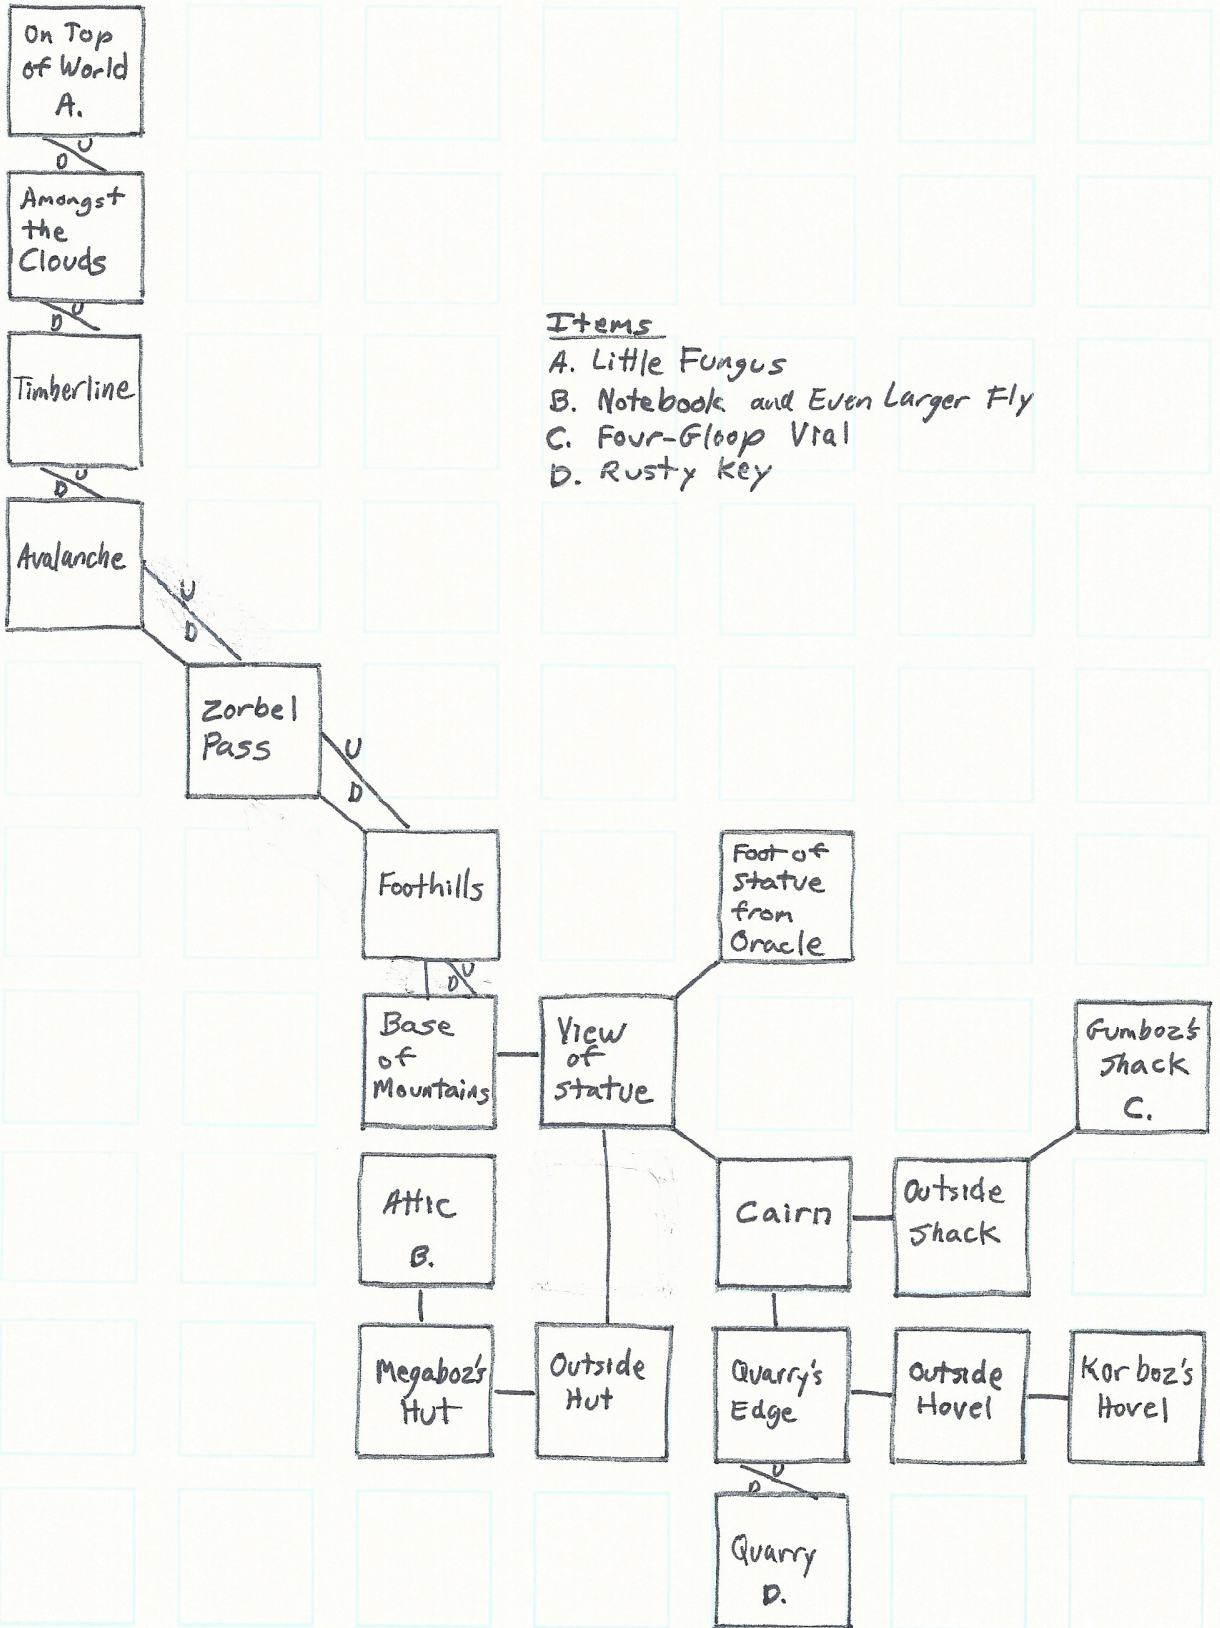

Zork Zero  
Quest Mapping Sheet  
Secret Wing of Castle

- Items:
- A. Candle
  - B. Iron key
  - C. Cloak and Glove
  - D. Larger Fly
  - E. Metronome
  - F. Seaman's Cap
  - G. Poison Flask

Items:

- A. Broom
- B. Box of Squid Repellent
- C. Shovel
- D. Anti-pit Bomb
- E. Smoky, Milky, Fiery, + Glittery orbs

- Items:
- A. Screwdriver
  - B. Toboggan
  - C. Snake
  - D. N-S Passage and NE-SW Passage
  - E. Stock Certificate
  - F. Brass Lantern
  - G. Ear Wax

Fenshire

Items:  
 A: Hexagonal Block  
 B: Paper Fan  
 C: Ladder

Zork Zero - Fenshire and the Flathead Fjord and the Gray Mountains

The Gray Mountains - (1 eye open)

Items:  
 A. Model of Frobozzes

Flathead Fjord - (0 eyes open)

Items:  
 A. Sapphire  
 B. Easel  
 C. Landscape  
 D. Flower

Items:  
A. Even Larger Fly  
B. Spyglass

Items

- A. Little Fungus
- B. Notebook and Even Larger Fly
- C. Four-Gloop Vial
- D. Rusty Key

Items:

- A. Quill Pen
- B. Baseball Bat
- C. Tie
- D. g-gloop Vial