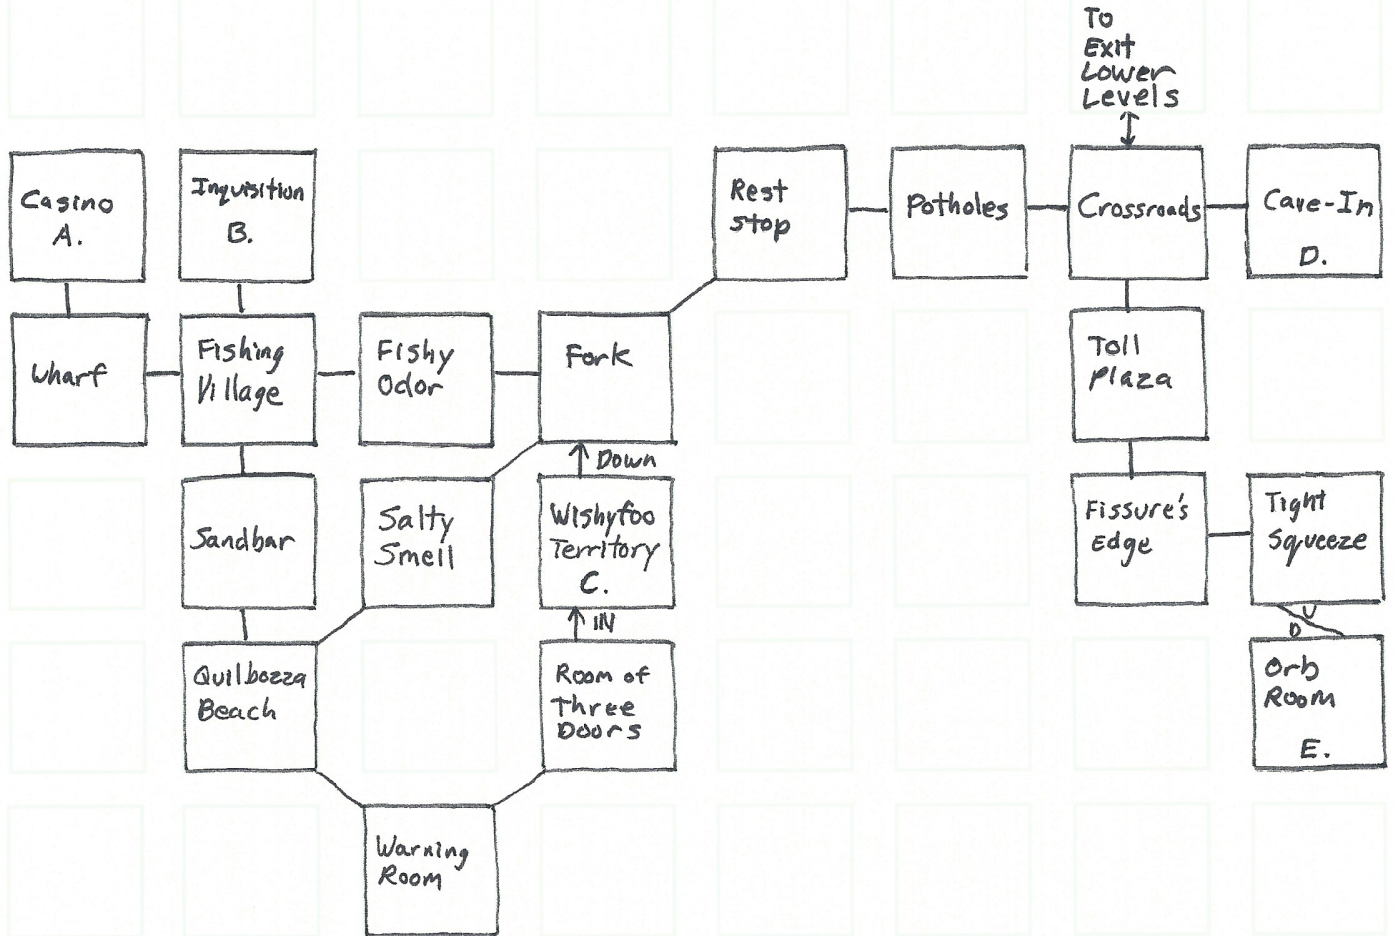

Zork Zero  
Quest Mapping Sheet  
Secret Wing of Castle

- Items:
- A. Candle
  - B. Iron key
  - C. Cloak and Glove
  - D. Larger Fly
  - E. Metronome
  - F. Seaman's Cap
  - G. Poison Flask

Items:

- A. Broom
- B. Box of Squid Repellent
- C. Shovel
- D. Anti-pit Bomb
- E. Smoky, Milky, Fiery, + Glittery orbs

- Items:
- A. Screwdriver
  - B. Toboggan
  - C. Snake
  - D. N-S Passage and NE-SW Passage
  - E. Stock Certificate
  - F. Brass Lantern
  - G. Ear Wax

Fenshire

Items:  
 A: Hexagonal Block  
 B: Paper Fan  
 C: Ladder

Zork Zero - Fenshire and the Flathead Fjord and the Gray Mountains

The Gray Mountains - (1 eye open)

Items:  
 A. Model of Frobozzes

Flathead Fjord - (0 eyes open)

Items:  
 A. Sapphire  
 B. Easel  
 C. Landscape  
 D. Flower

Items:  
A. Even Larger Fly  
B. Spyglass

Items

- A. Little Fungus
- B. Notebook and Even Larger Fly
- C. Four-Gloop Vial
- D. Rusty Key

Items:

- A. Quill Pen
- B. Baseball Bat
- C. Tie
- D. g-gloop Vial