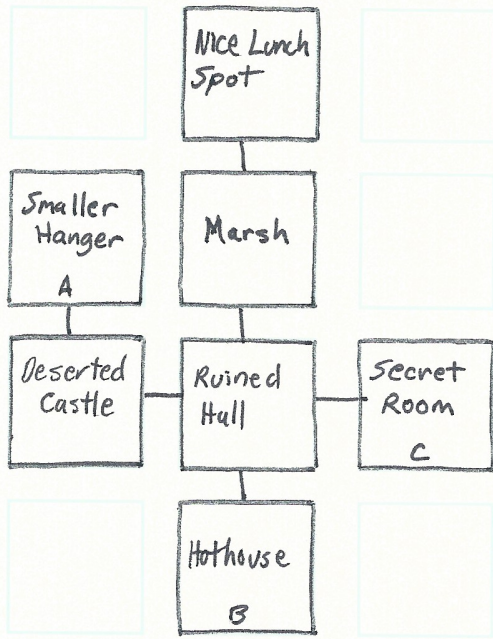

Zork Zero  
Quest Mapping Sheet  
Secret Wing of Castle

- Items:
- A. Candle
  - B. Iron key
  - C. Cloak and Glove
  - D. Larger Fly
  - E. Metronome
  - F. Seaman's Cap
  - G. Poison Flask

Items:

- A. Broom
- B. Box of Squid Repellent
- C. Shovel
- D. Anti-pit Bomb
- E. Smoky, Milky, Fiery, + Glittery orbs

- Items:
- A. Screwdriver
  - B. Toboggan
  - C. Snake
  - D. N-S Passage and NE-SW Passage
  - E. Stock Certificate
  - F. Brass Lantern
  - G. Ear Wax

Fenshire

Items:  
 A: Hexagonal Block  
 B: Paper Fan  
 C: Ladder

Zork Zero - Fenshire and the Flathead Fjord and the Gray Mountains

The Gray Mountains - (1 eye open)

Items:  
 A. Model of Frobozzes

Flathead Fjord - (0 eyes open)

Items:  
 A. Sapphire  
 B. Easel  
 C. Landscape  
 D. Flower

Items:  
A. Even Larger Fly  
B. Spyglass

Items

- A. Little Fungus
- B. Notebook and Even Larger Fly
- C. Four-Gloop Vial
- D. Rusty Key

Items:

- A. Quill Pen
- B. Baseball Bat
- C. Tie
- D. g-gloop Vial