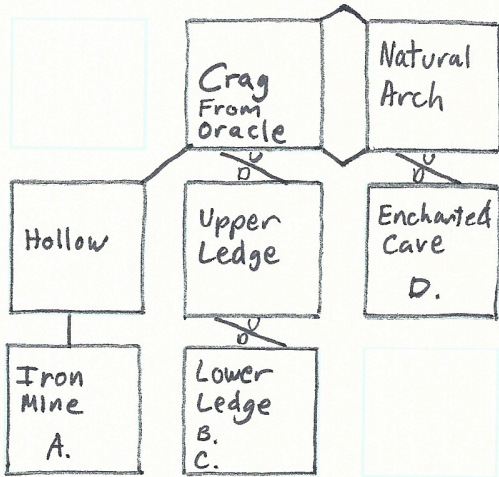

Zork Zero  
Quest Mapping Sheet  
Secret Wing of Castle

- Items:
- A. Candle
  - B. Iron key
  - C. Cloak and Glove
  - D. Larger Fly
  - E. Metronome
  - F. Seaman's Cap
  - G. Poison Flask

Items:

- A. Broom
- B. Box of Squid Repellent
- C. Shovel
- D. Anti-pit Bomb
- E. Smoky, Milky, Fiery, + Glittery orbs

- Items:
- A. Screwdriver
  - B. Toboggan
  - C. Snake
  - D. N-S Passage and NE-SW Passage
  - E. Stock Certificate
  - F. Brass Lantern
  - G. Ear Wax

Fenshire

Items:  
 A: Hexagonal Block  
 B: Paper Fan  
 C: Ladder

Zork Zero - Fenshire and the Flathead Fjord and the Gray Mountains

The Gray Mountains - (1 eye open)

Items:  
 A. Model of Frobozzes

Flathead Fjord - (0 eyes open)

Items:  
 A. Sapphire  
 B. Easel  
 C. Landscape  
 D. Flower

Items:  
A. Even Larger Fly  
B. Spyglass

Items

- A. Little Fungus
- B. Notebook and Even Larger Fly
- C. Four-Gloop Vial
- D. Rusty Key

Items:

- A. Quill Pen
- B. Baseball Bat
- C. Tie
- D. g-gloop Vial