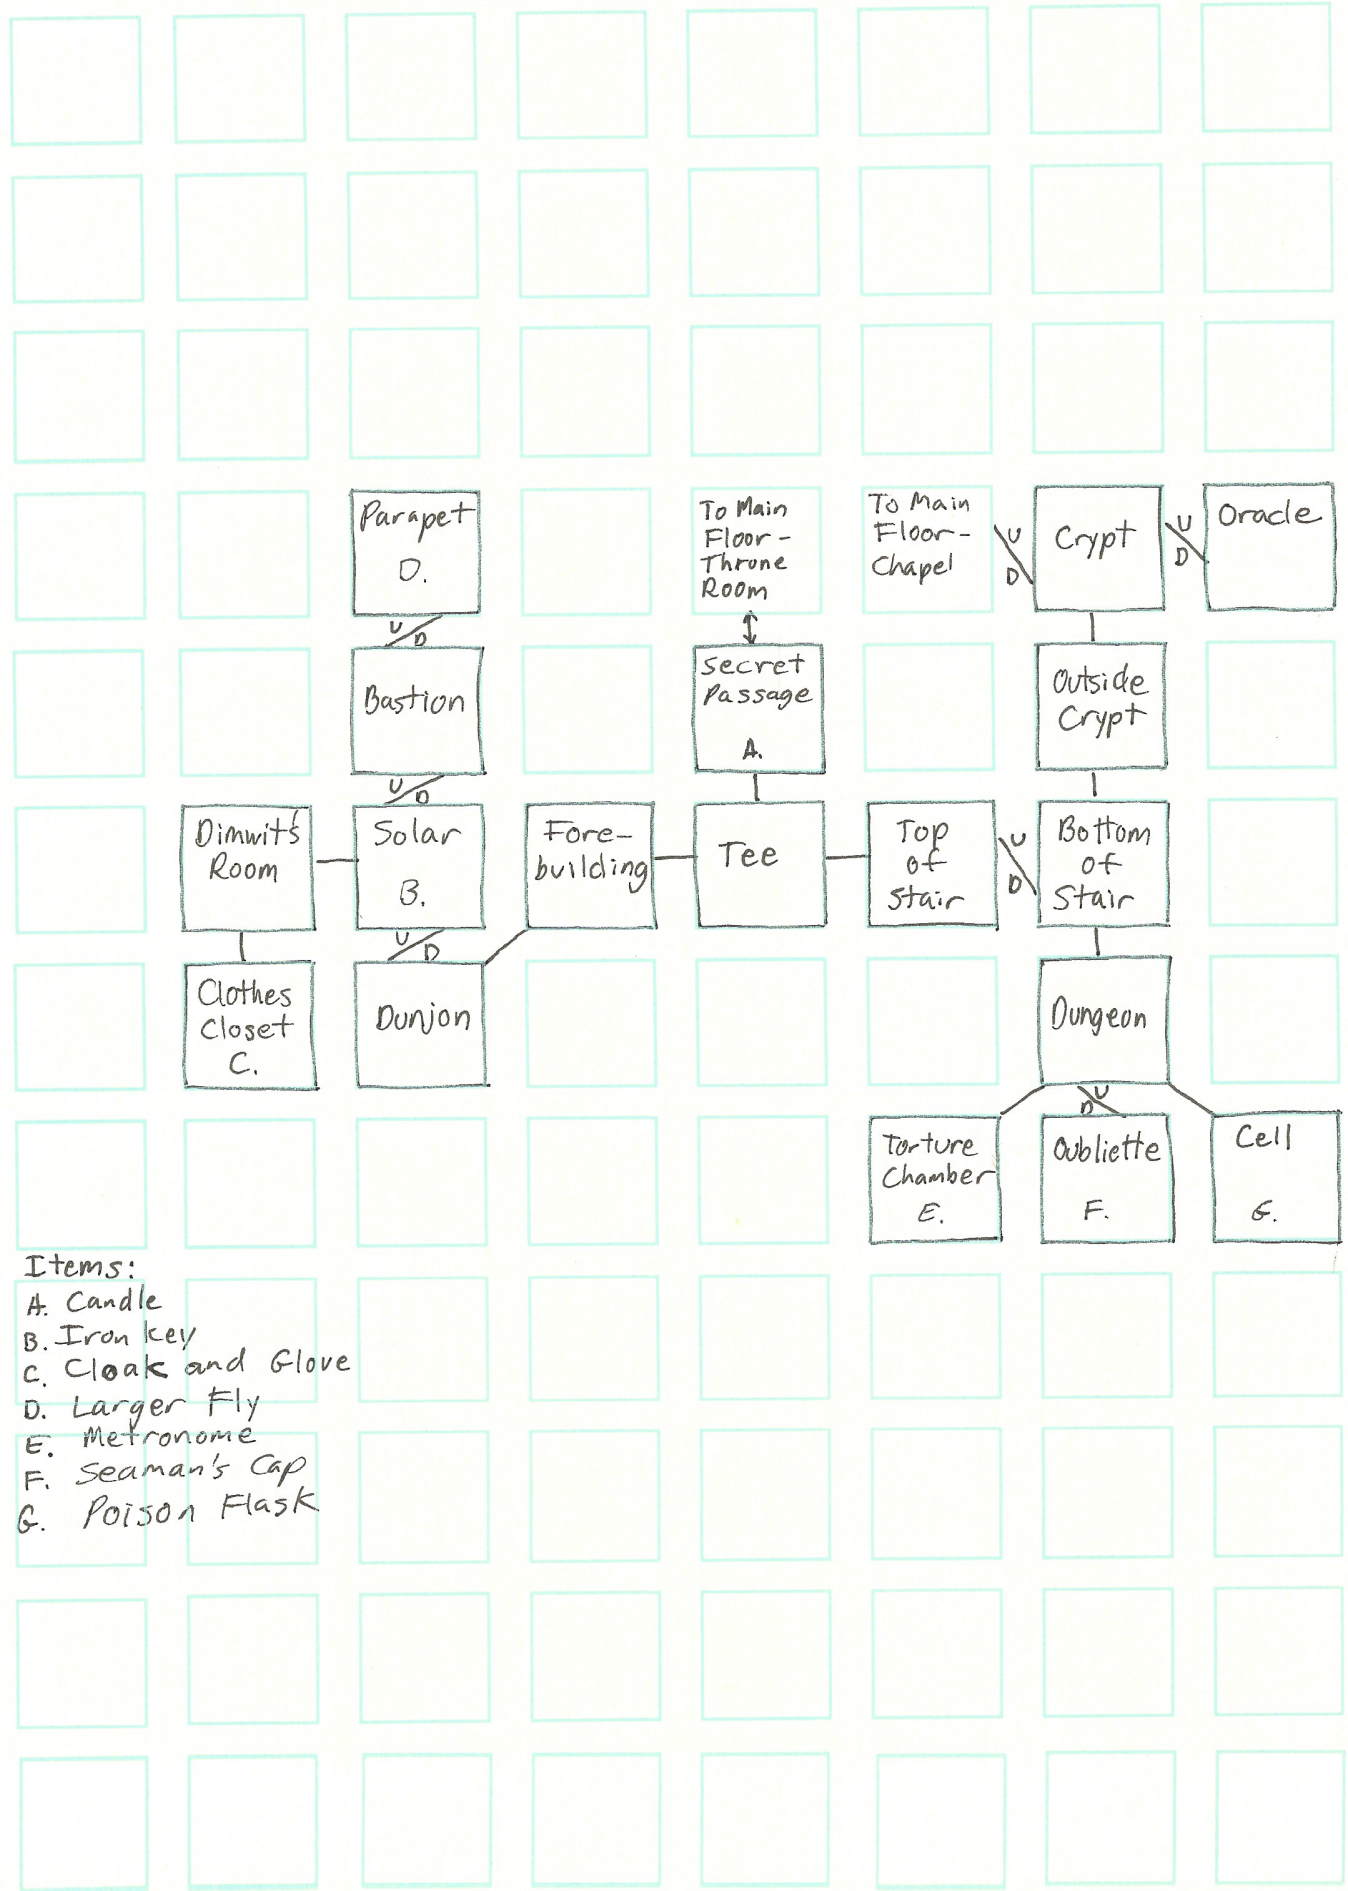

Zork Zero  
Quest Mapping Sheet  
Secret Wing of Castle

- Items:
- A. Candle
  - B. Iron key
  - C. Cloak and Glove
  - D. Larger Fly
  - E. Metronome
  - F. Seaman's Cap
  - G. Poison Flask

Items:

- A. Broom
- B. Box of Squid Repellent
- C. Shovel
- D. Anti-pit Bomb
- E. Smoky, Milky, Fiery, + Glittery orbs

- Items:
- A. Screwdriver
  - B. Toboggan
  - C. Snake
  - D. N-S Passage and NE-SW Passage
  - E. Stock Certificate
  - F. Brass Lantern
  - G. Ear Wax

Fenshire

Items:  
 A: Hexagonal Block  
 B: Paper Fan  
 C: Ladder

Zork Zero - Fenshire and the Flathead Fjord and the Gray Mountains

The Gray Mountains - (1 eye open)

Items:  
 A. Model of Frobozzes

Flathead Fjord - (0 eyes open)

Items:  
 A. Sapphire  
 B. Easel  
 C. Landscape  
 D. Flower

Items:  
A. Even Larger Fly  
B. Spyglass

Items

- A. Little Fungus
- B. Notebook and Even Larger Fly
- C. Four-Gloop Vial
- D. Rusty Key

Items:

- A. Quill Pen
- B. Baseball Bat
- C. Tie
- D. g-gloop Vial