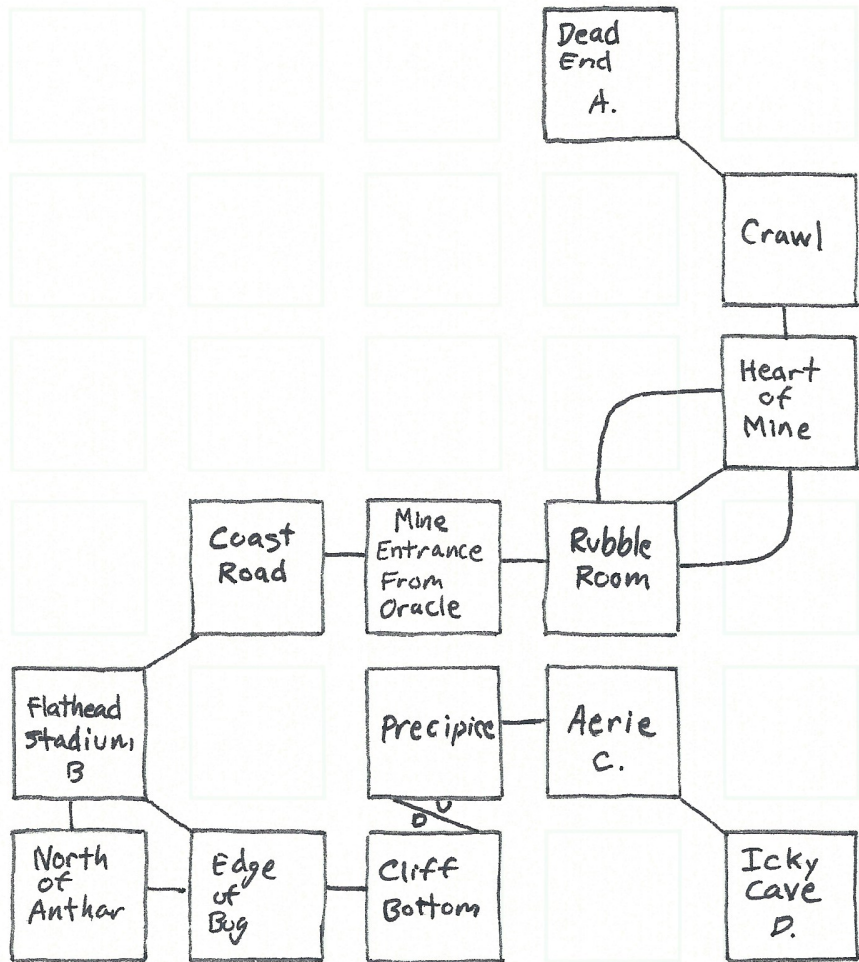

Zork Zero  
Quest Mapping Sheet  
Secret Wing of Castle

- Items:
- A. Candle
  - B. Iron key
  - C. Cloak and Glove
  - D. Larger Fly
  - E. Metronome
  - F. Seaman's Cap
  - G. Poison Flask

Items:

- A. Broom
- B. Box of Squid Repellent
- C. Shovel
- D. Anti-pit Bomb
- E. Smoky, Milky, Fiery, + Glittery orbs

- Items:
- A. Screwdriver
  - B. Toboggan
  - C. Snake
  - D. N-S Passage and NE-SW Passage
  - E. Stock Certificate
  - F. Brass Lantern
  - G. Ear Wax

Fenshire

Items:  
 A: Hexagonal Block  
 B: Paper Fan  
 C: Ladder

Zork Zero - Fenshire and the Flathead Fjord and the Gray Mountains

The Gray Mountains - (1 eye open)

Items:  
 A. Model of Frobozzes

Flathead Fjord - (0 eyes open)

Items:  
 A. Sapphire  
 B. Easel  
 C. Landscape  
 D. Flower

Items:  
A. Even Larger Fly  
B. Spyglass

Items

- A. Little Fungus
- B. Notebook and Even Larger Fly
- C. Four-Gloop Vial
- D. Rusty Key

Items:

- A. Quill Pen
- B. Baseball Bat
- C. Tie
- D. g-gloop Vial