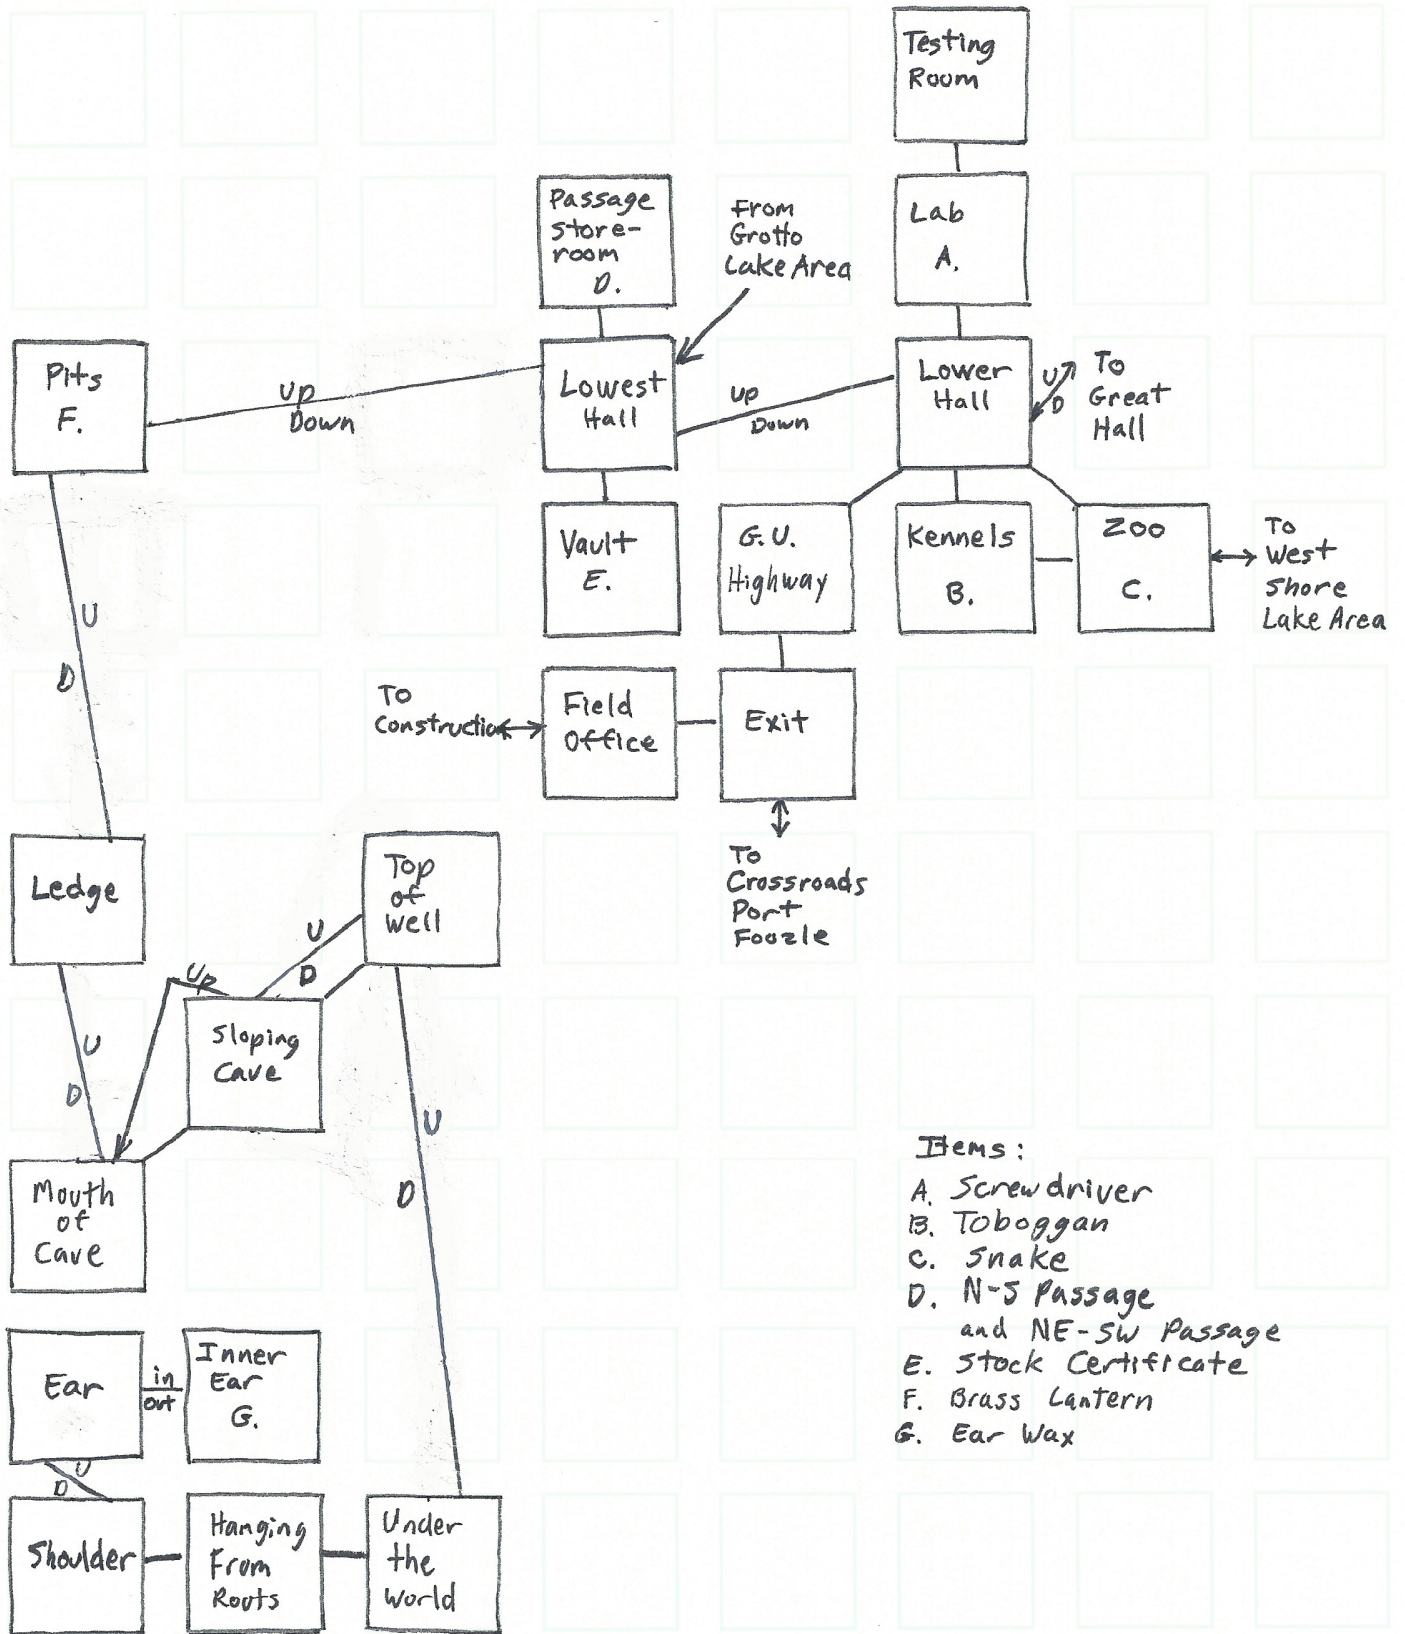

Zork Zero  
Quest Mapping Sheet  
Secret Wing of Castle

- Items:
- A. Candle
  - B. Iron key
  - C. Cloak and Glove
  - D. Larger Fly
  - E. Metronome
  - F. Seaman's Cap
  - G. Poison Flask

Items:

- A. Broom
- B. Box of Squid Repellent
- C. Shovel
- D. Anti-pit Bomb
- E. Smoky, Milky, Fiery, + Glittery orbs

- Items:
- A. Screwdriver
  - B. Toboggan
  - C. Snake
  - D. N-S Passage and NE-SW Passage
  - E. Stock Certificate
  - F. Brass Lantern
  - G. Ear Wax

Fenshire

Items:  
 A: Hexagonal Block  
 B: Paper Fan  
 C: Ladder

Zork Zero - Fenshire and the Flathead Fjord and the Gray Mountains

The Gray Mountains - (1 eye open)

Items:  
 A. Model of Frobozzes

Flathead Fjord - (0 eyes open)

Items:  
 A. Sapphire  
 B. Easel  
 C. Landscape  
 D. Flower

Items:  
A. Even Larger Fly  
B. Spyglass

Items

- A. Little Fungus
- B. Notebook and Even Larger Fly
- C. Four-Gloop Vial
- D. Rusty Key

Items:

- A. Quill Pen
- B. Baseball Bat
- C. Tie
- D. g-gloop Vial