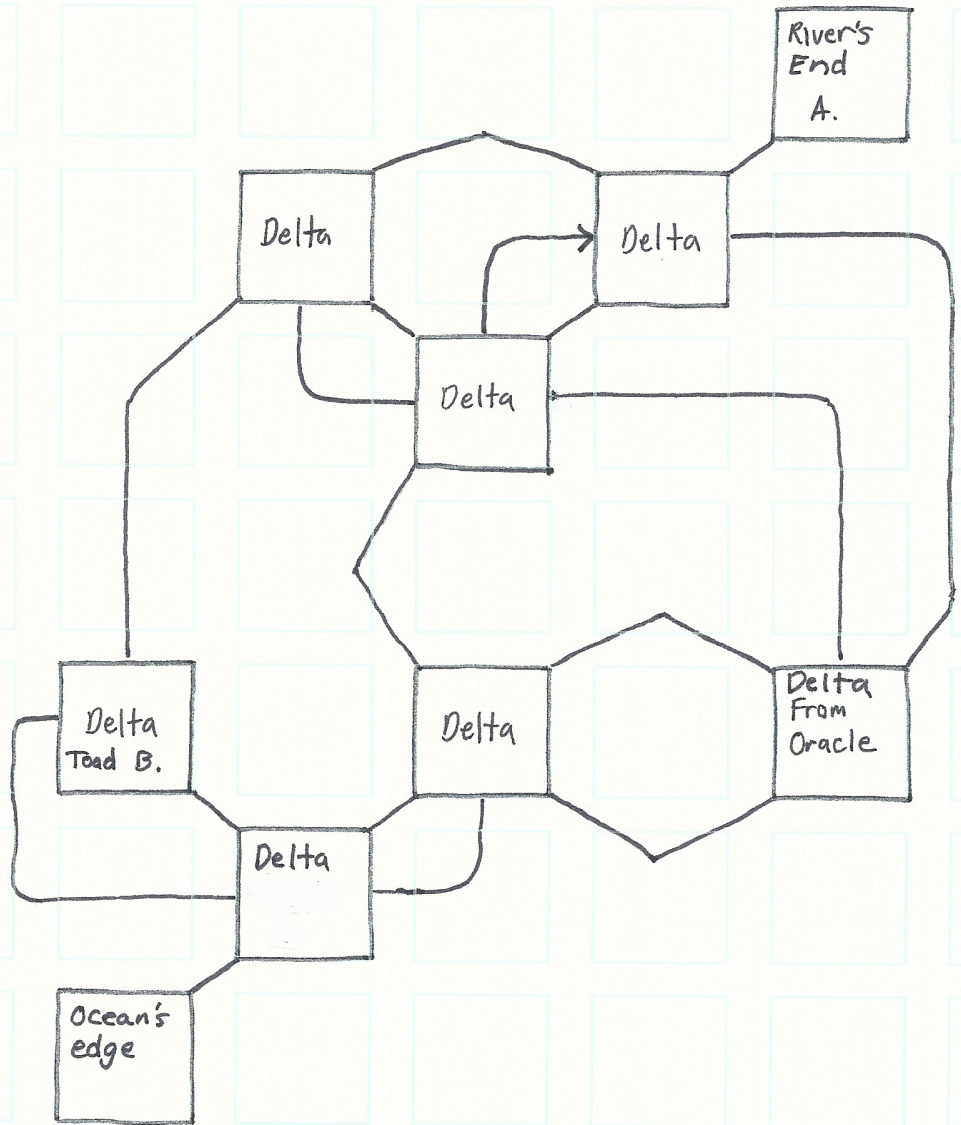

Zork Zero  
Quest Mapping Sheet  
Secret Wing of Castle

- Items:
- A. Candle
  - B. Iron key
  - C. Cloak and Glove
  - D. Larger Fly
  - E. Metronome
  - F. Seaman's Cap
  - G. Poison Flask

Items:

- A. Broom
- B. Box of Squid Repellent
- C. Shovel
- D. Anti-pit Bomb
- E. Smoky, Milky, Fiery, + Glittery orbs

- Items:
- A. Screwdriver
  - B. Toboggan
  - C. Snake
  - D. N-S Passage and NE-SW Passage
  - E. Stock Certificate
  - F. Brass Lantern
  - G. Ear Wax

Fenshire

Items:  
 A: Hexagonal Block  
 B: Paper Fan  
 C: Ladder

Zork Zero - Fenshire and the Flathead Fjord and the Gray Mountains

The Gray Mountains - (1 eye open)

Items:  
 A. Model of Frobozzes

Flathead Fjord - (0 eyes open)

Items:  
 A. Sapphire  
 B. Easel  
 C. Landscape  
 D. Flower

Items:  
A. Even Larger Fly  
B. Spyglass

Items

- A. Little Fungus
- B. Notebook and Even Larger Fly
- C. Four-Gloop Vial
- D. Rusty Key

Items:

- A. Quill Pen
- B. Baseball Bat
- C. Tie
- D. g-gloop Vial