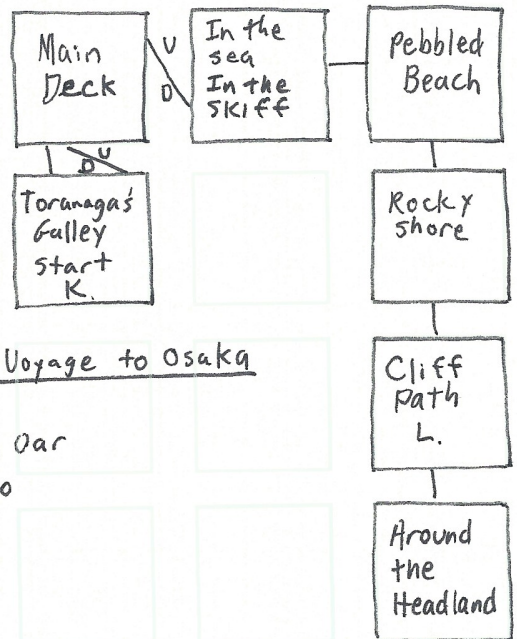

Scenes:

- Erasmus - scene 1
- Anjiro - scene 2
- Rodrigues - scene 5

Items:

- A. Key
- B. Quill
- C. Rutters
- D. Apple
- E. Flagon/Water
- F. Tray
- G. Food
- H. Boots
- I. Boat
- J. Oars

Scenes:

- Yabu - Scene 3
- Pit - Scene 4

Scene 6 - Voyage to Osaka

- Items:
- K. Broken Oar
  - L. Kimono

Scenes:  
 Toranaga - Scene 7  
 Ninja - Scene 16

Scene 8 - Prison  
 Items:  
 M. Clothes

Scenes:  
 Scene 10 - Escape  
 Scene 14 - Departure  
 Scene 15 - Seppuku

The Following Scenes are one room locations:  
 Scene 9 - Mariko  
 Scene 11 - Earthquake  
 Scene 13 - Ochiba  
 Scene 17 - Yokohama  
 Scene 18 - Aftermath

Scene 12 - Journey to Yedo