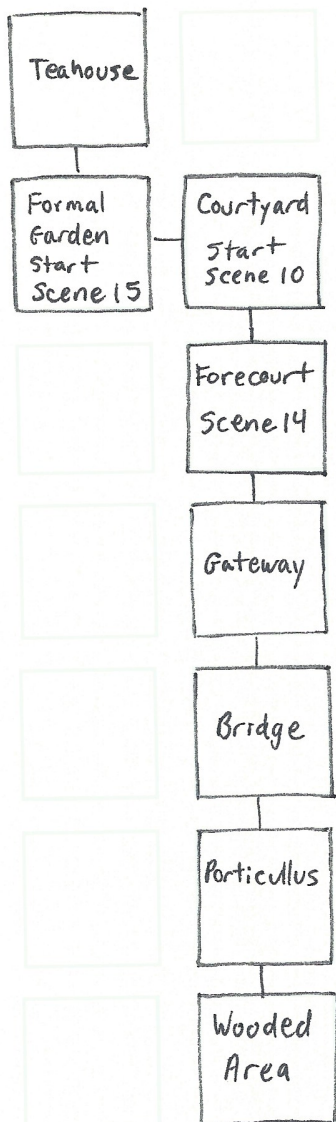

Scenes:

- Erasmus - scene 1
- Anjiro - scene 2
- Rodrigues - scene 5

Items:

- A. Key
- B. Quill
- C. Rutters
- D. Apple
- E. Flagon/Water
- F. Tray
- G. Food
- H. Boots
- I. Boat
- J. Oars

Scenes:

- Yabu - Scene 3
- Pit - Scene 4

Scene 6 - Voyage to Osaka

- Items:
- K. Broken Oar
  - L. Kimono

Scenes:  
 Toranaga - Scene 7  
 Ninja - Scene 16

Scene 8 - Prison  
 Items:  
 M. Clothes

Scenes:  
 Scene 10 - Escape  
 Scene 14 - Departure  
 Scene 15 - Seppuku

The Following Scenes are one room locations:  
 Scene 9 - Mariko  
 Scene 11 - Earthquake  
 Scene 13 - Ochiba  
 Scene 17 - Yokohama  
 Scene 18 - Aftermath

Scene 12 - Journey to Yedo