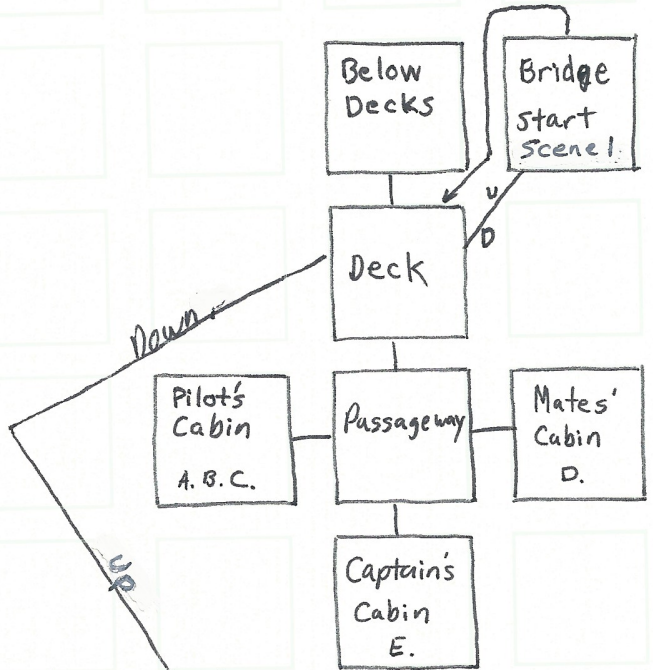

Scenes:

- Erasmus - scene 1
- Anjiro - scene 2
- Rodrigues - scene 5

Items:

- A. Key
- B. Quill
- C. Rutters
- D. Apple
- E. Flagon/Water
- F. Tray
- G. Food
- H. Boots
- I. Boat
- J. Oars

Scenes:

- Yabu - Scene 3
- Pit - Scene 4

Scene 6 - Voyage to Osaka

- Items:
- K. Broken Oar
  - L. Kimono

Scenes:  
 Toranaga - Scene 7  
 Ninja - Scene 16

Scene 8 - Prison  
 Items:  
 M. Clothes

Scenes:  
 Scene 10 - Escape  
 Scene 14 - Departure  
 Scene 15 - Seppuku

The Following Scenes are one room locations:  
 Scene 9 - Mariko  
 Scene 11 - Earthquake  
 Scene 13 - Ochiba  
 Scene 17 - Yokohama  
 Scene 18 - Aftermath

Scene 12 - Journey to Yedo