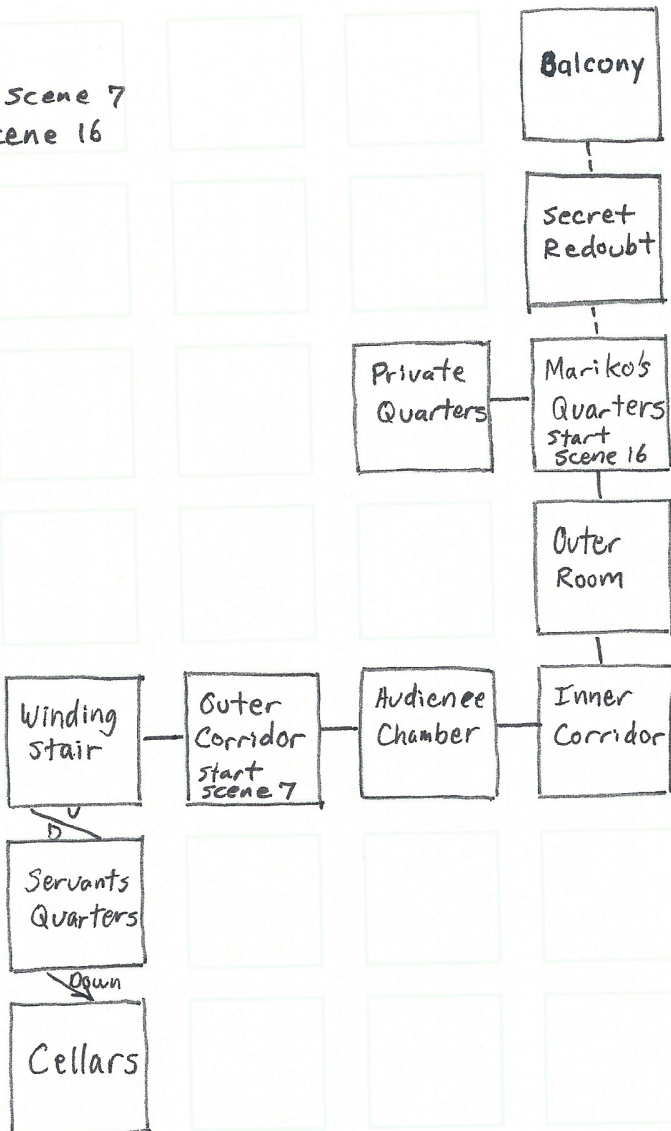

Scenes:

- Erasmus - scene 1
- Anjiro - scene 2
- Rodrigues - scene 5

Items:

- A. Key
- B. Quill
- C. Rutters
- D. Apple
- E. Flagon/Water
- F. Tray
- G. Food
- H. Boots
- I. Boat
- J. Oars

Scenes:

- Yabu - Scene 3
- Pit - Scene 4

Scene 6 - Voyage to Osaka

- Items:
- K. Broken Oar
  - L. Kimono

Scenes:  
 Toranaga - Scene 7  
 Ninja - Scene 16

Scene 8 - Prison  
 Items:  
 M. Clothes

Scenes:  
 Scene 10 - Escape  
 Scene 14 - Departure  
 Scene 15 - Seppuku

The Following Scenes are one room locations:  
 Scene 9 - Mariko  
 Scene 11 - Earthquake  
 Scene 13 - Ochiba  
 Scene 17 - Yokohama  
 Scene 18 - Aftermath

Scene 12 - Journey to Yedo