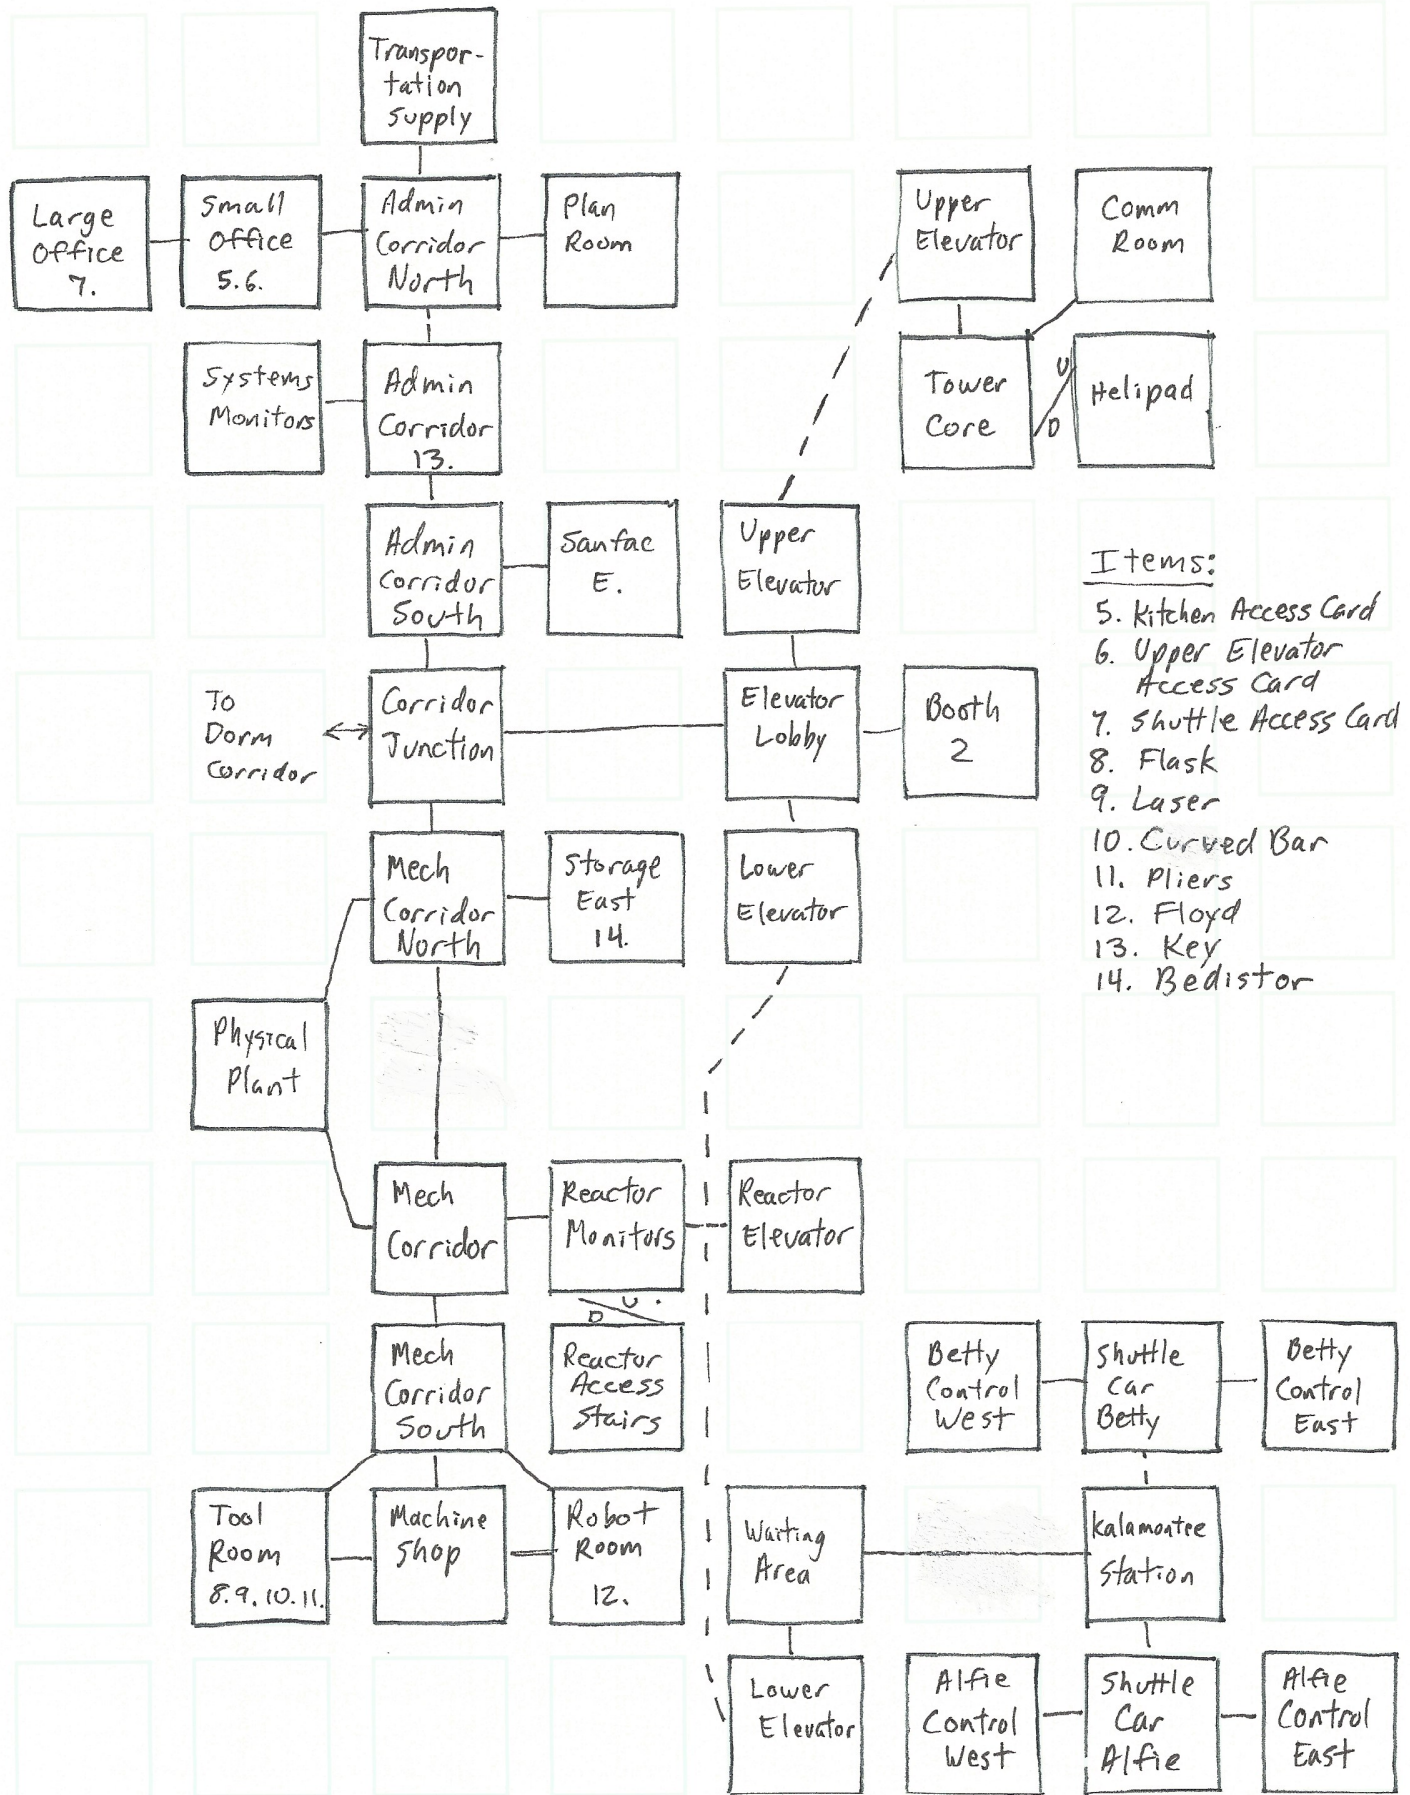

S.P.S. Feinstein

Items:

1. Survival Kit
2. Ladder
3. Canteen
4. Protein Drink

- Items:
- 5. Kitchen Access Card
  - 6. Upper Elevator Access Card
  - 7. Shuttle Access Card
  - 8. Flask
  - 9. Laser
  - 10. Curved Bar
  - 11. Pliers
  - 12. Floyd
  - 13. Key
  - 14. Bedistor

Items:

- 15. Bottle / Medicine
- 16. Shiny Fromitz Board
- 17. Print-out
- 18. Miniaturization Access Card
- 19. Memo
- 20. Gas Mask
- 21. New Battery
- 22. Lab Uniform.