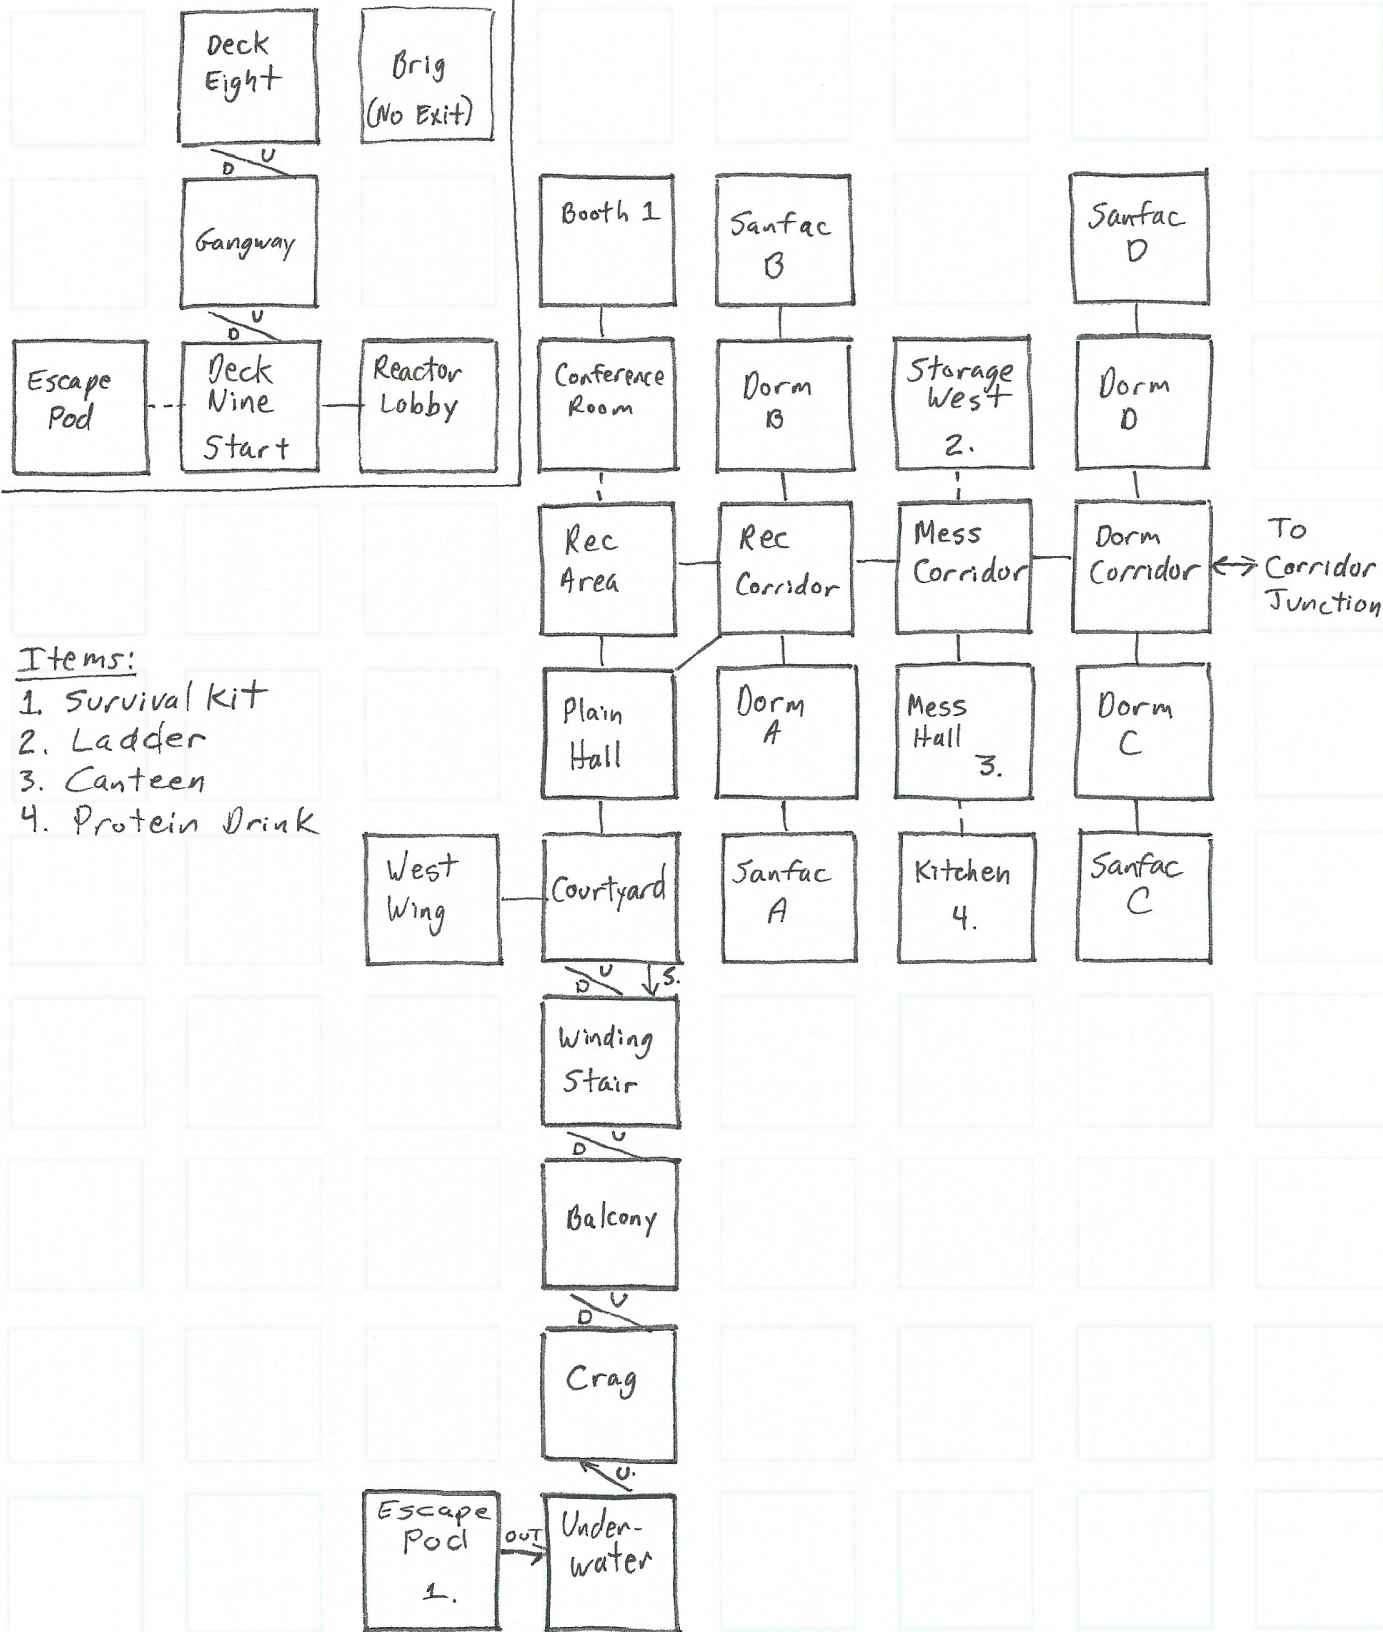

S.P.S. Feinstein

Items:

1. Survival Kit
2. Ladder
3. Canteen
4. Protein Drink

- Items:
- 5. Kitchen Access Card
  - 6. Upper Elevator Access Card
  - 7. Shuttle Access Card
  - 8. Flask
  - 9. Laser
  - 10. Curved Bar
  - 11. Pliers
  - 12. Floyd
  - 13. Key
  - 14. Bedistor

Items:

- 15. Bottle / Medicine
- 16. Shiny Fromitz Board
- 17. Print-out
- 18. Miniaturization Access Card
- 19. Memo
- 20. Gas Mask
- 21. New Battery
- 22. Lab Uniform.